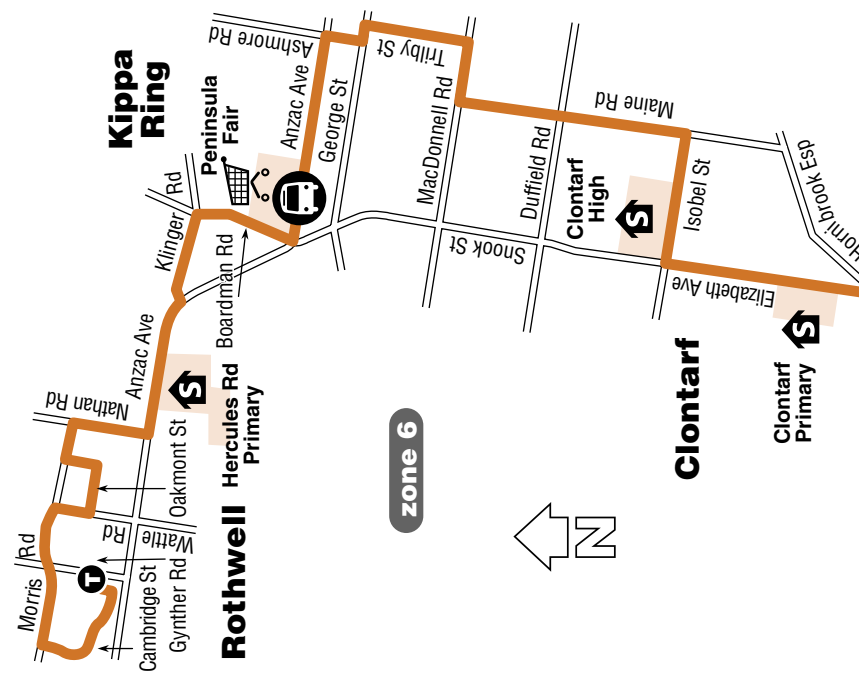

route 695

Rothwell to Sandgate (former route 30) link

TRANSLink

ticket types

route 695
servicing
 Rothwell
 Kippa-Ring
 Peninsula Fair
 Clontarf
 Brighton
 Sandgate

key

- route 695
- park n' ride
- terminus
- bus interchange
- zone boundary
- shopping centre
- connecting train station
- school

**route
695**

Rothwell to Sandgate

servicing Kippa Ring West, Peninsula Fair, Clontarf, Brighton & Sandgate Station

Monday to Friday

showing route number	695	695	695	695	695	695	695	695	695	695	695	695	695	695	695	695
major stops	am								pm							
Rothwell-Gynther Rd	5.40	6.20	7.00	7.15	8.25	9.00	10.00	11.00	12.00	1.00	2.00	3.00	4.00	4.30	5.30	6.00
Wattle Rd	5.45	6.25	7.05	7.20	8.30	9.05	10.05	11.05	12.05	1.05	2.05	3.05	4.05	4.35	5.35	6.05
Peninsula Fair	5.50	6.30	7.10	7.30	8.40	9.10	10.10	11.10	12.10	1.10	2.10	3.10	4.10	4.40	5.40	6.10
Clontarf High School	6.00	6.42	7.22	7.42	8.52	9.22	10.22	11.22	12.22	1.22	2.22	3.22	4.22	4.55	5.50	6.20
Sandgate Stn - bus arrives	6.18	7.00	7.40	8.00	9.10	9.40	10.40	11.40	12.40	1.40	2.40	3.40	4.40	5.10	6.05	6.40
Sandgate Stn - train departs	6.20	7.08	7.50	8.06	9.15	9.45	10.45	11.45	12.45	1.45	2.45	3.45	4.45	5.14	6.15	6.45
Central Stn - train arrives	6.51	7.37	8.25	8.38	9.46	10.16	11.16	12.16	1.16	2.16	3.16	4.16	5.16	5.45	6.46	7.16

Saturday

showing route number	695	695	695	695	695	695	695	695
major stops	am				pm			
Central Stn - train departs	7.23	8.53	10.23	11.53	1.23	2.53	4.23	5.53
Sandgate Stn - train arrives	7.53	9.23	10.53	12.23	1.53	3.23	4.53	6.23
Sandgate Stn - bus departs	7.55	9.25	10.55	12.25	1.55	3.25	4.55	6.25
Clontarf High School	8.08	9.38	11.08	12.38	2.08	3.38	5.08	6.38
Peninsula Fair	8.18	9.48	11.18	12.48	2.18	3.48	5.18	6.48
Wattle Rd	8.25	9.55	11.25	12.55	2.25	3.55	5.25	6.55
Rothwell-Gynther Rd	8.30	10.00	11.30	1.00	2.30	4.00	5.30	7.00