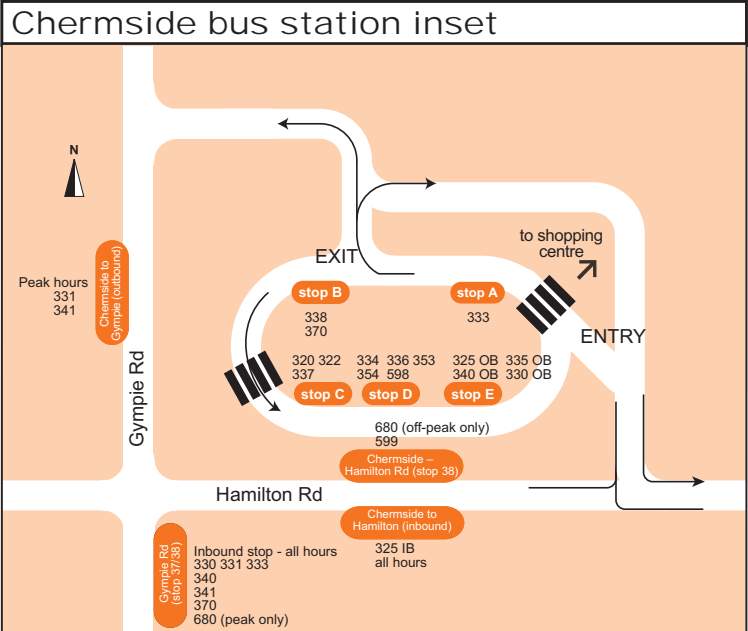

off-peak (option 1)
for travel to Brisbane City
transfer at **Chermside bus station**
on to Brisbane Transport **express**
route 333 or **all stops** routes 320,
322, 334, 353 and 370. Transfers can
be made at no additional cost
with TransLink tickets.

off-peak (option 2)
for travel to Brisbane City
transfer at **stop 37/38** on
Gympie Rd for Brisbane
Transport **express** routes
330, 333, 340 or **all stops**
370. Transfers can
be made at no additional
cost with TransLink tickets.