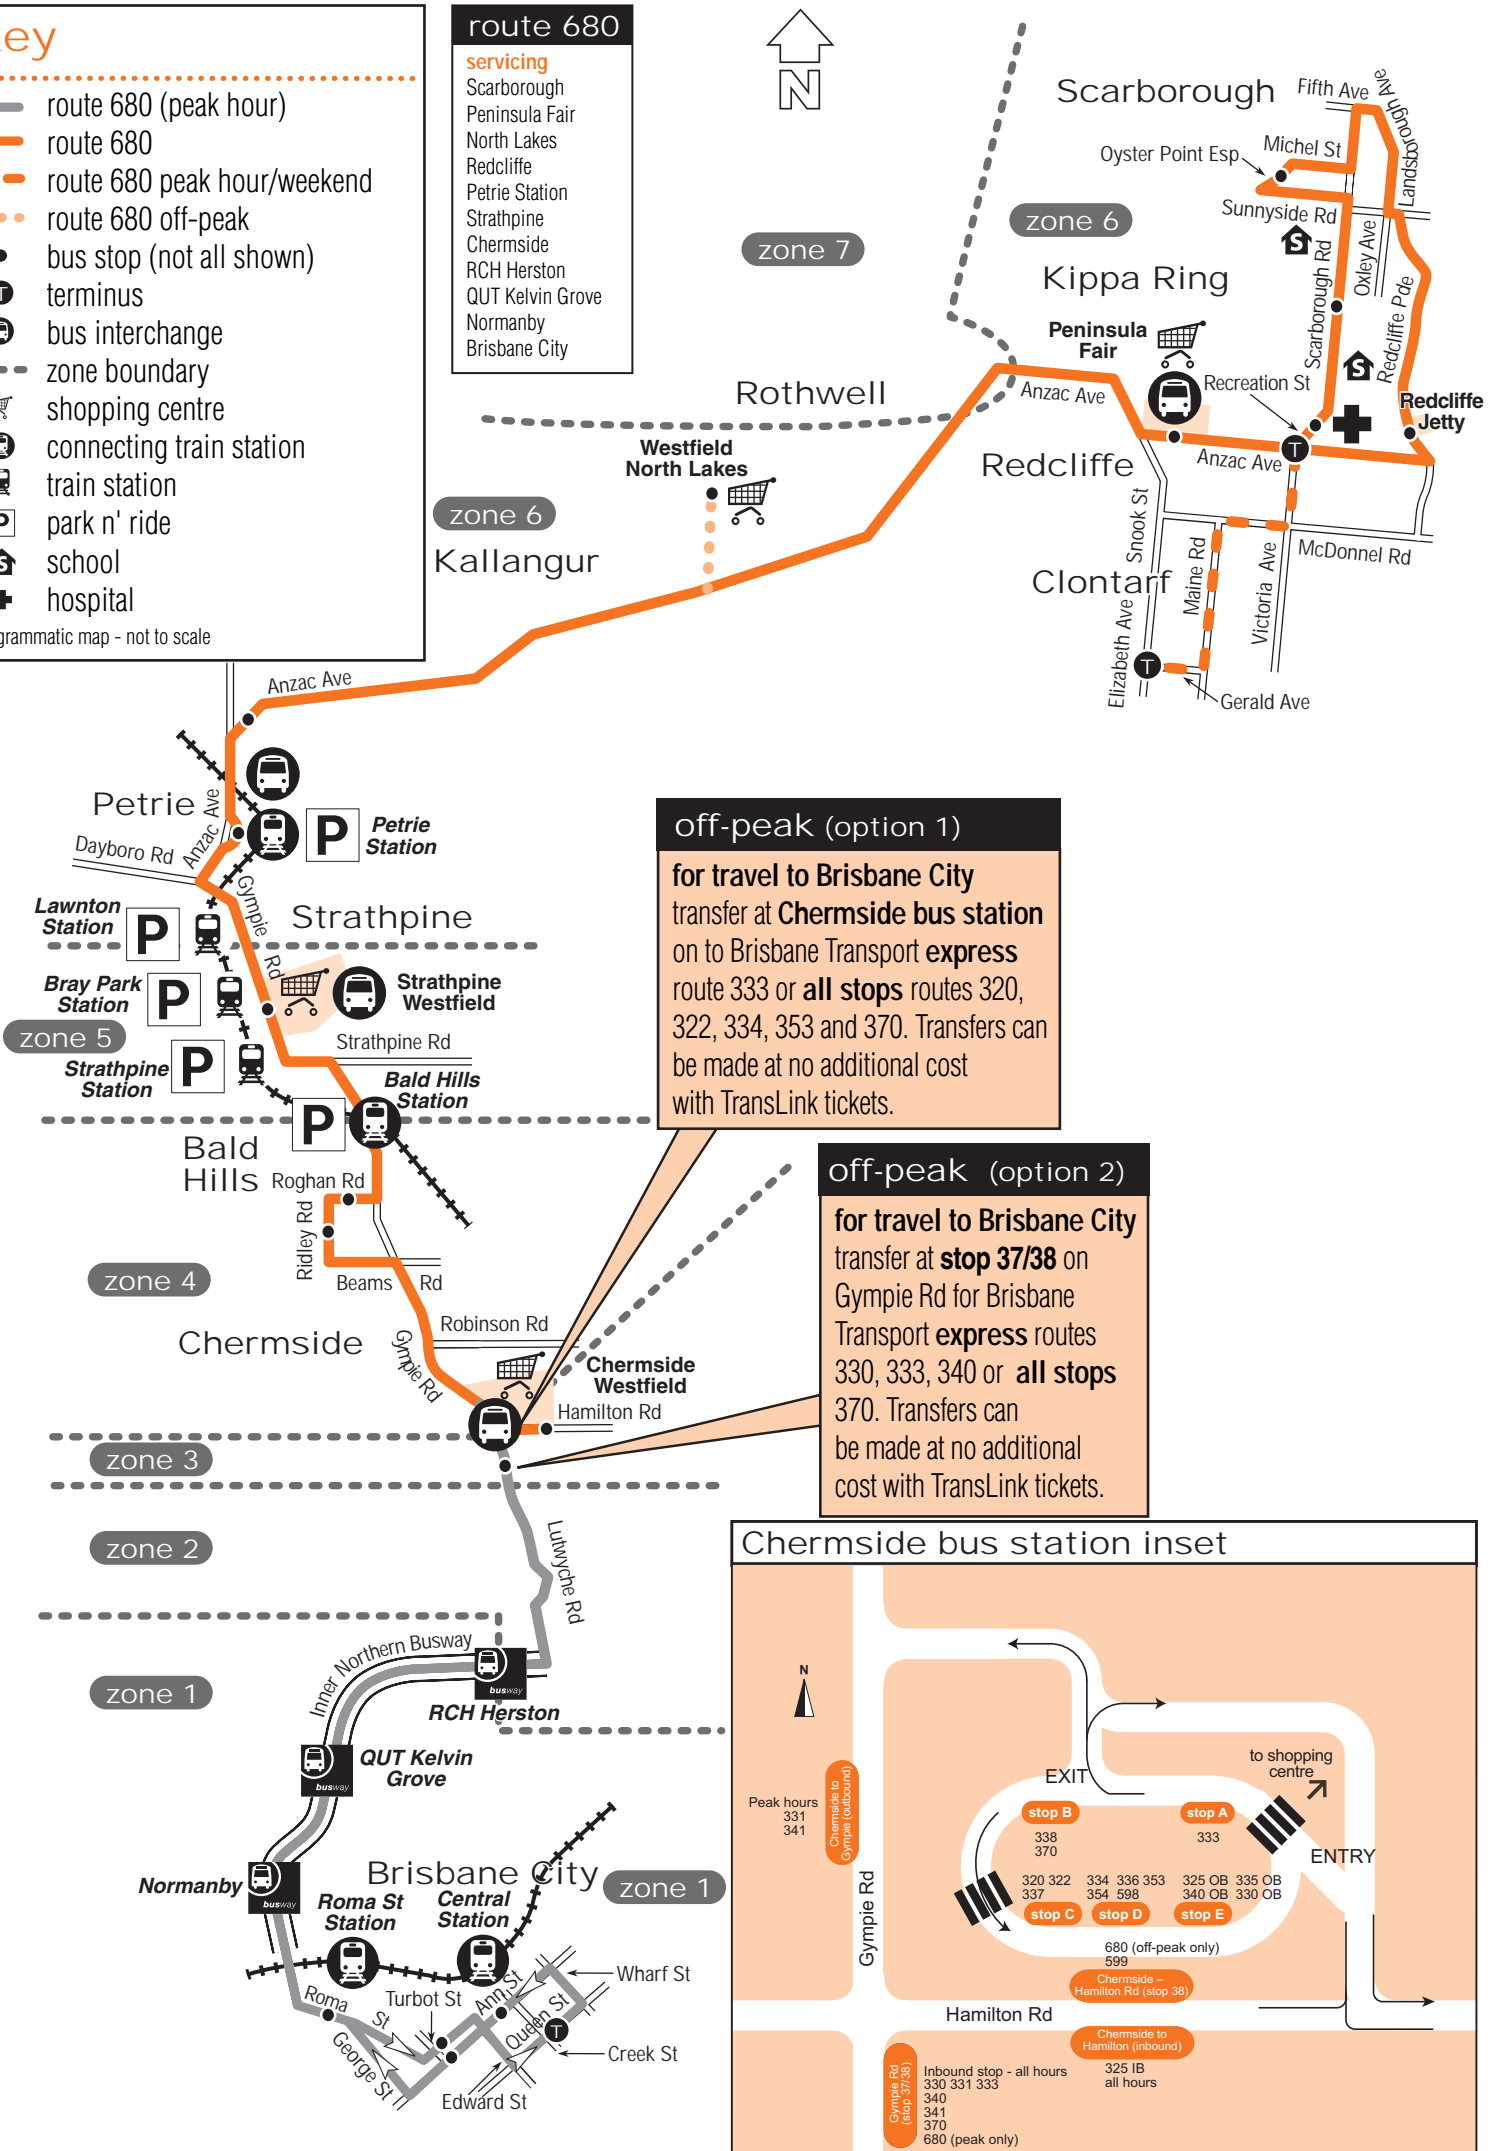

- timetable, route and fare details for buses, Citytrain, Airtrain and ferries
- locations of bus stops, train stations and ferry terminals and walking distances to services
- details about interconnecting services
- public transport information linked to special events

diagrammatic map - not to scale

route 680

- servicing**
- Scarborough
 - Peninsula Fair
 - North Lakes
 - Redcliffe
 - Petrie Station
 - Strathpine
 - Chermside
 - RCH Herston
 - QUT Kelvin Grove
 - Normanby
 - Brisbane City