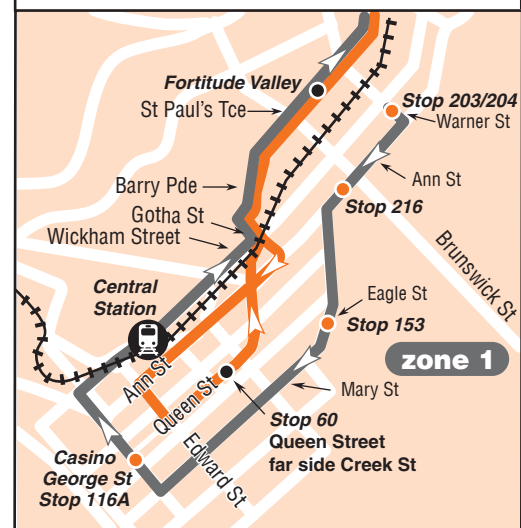

Scarborough

key

- route 310
- route 315
- route N310
- bus stop
- NightLink bus stop
- ⋯ zone boundary
- 🏠 school

diagrammatic map - not to scale

tip

please show concession ID and tender correct fare and be ready to pay on boarding in order to avoid unnecessary delays.

For further information, refer Brighton inset.

Brighton inset

- route 310
- route 315
- route N310

Brisbane CBD inset

- route 310 / 315
- route N310

All outbound services departing the City after 9.30pm will set down passengers at any point on the route, where it is safe to do so for both the driver and passenger. Pick-ups will continue at established stops only.