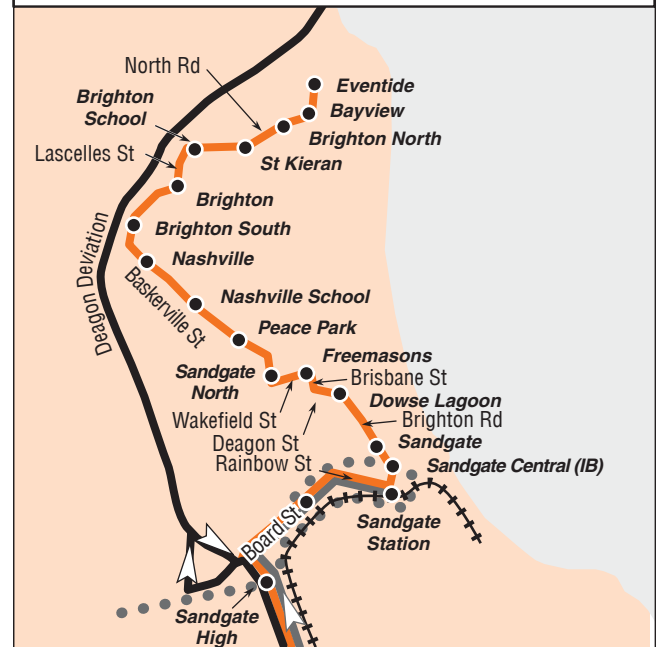

Brighton inset

- route 310
- route 315
- route N310