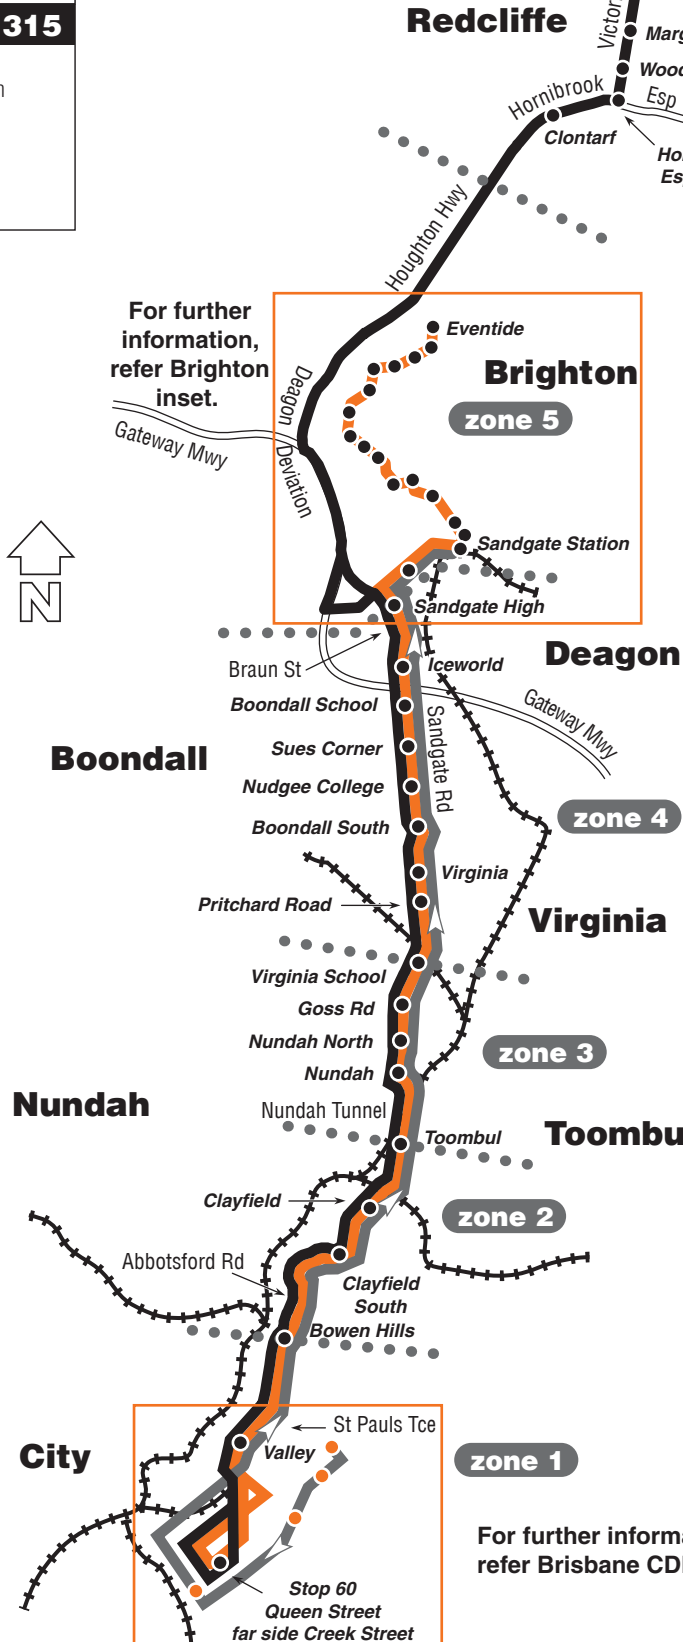

Scarborough

key

- route 310
- route 315
- route N310
- bus stop
- NightLink bus stop
- ⋯ zone boundary
- 🏠 school

diagrammatic map - not to scale

tip

please show concession ID and tender correct fare and be ready to pay on boarding in order to avoid unnecessary delays.